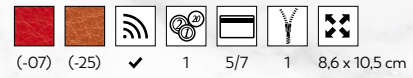

LAB-DA-067-XX

Slim CardProtector